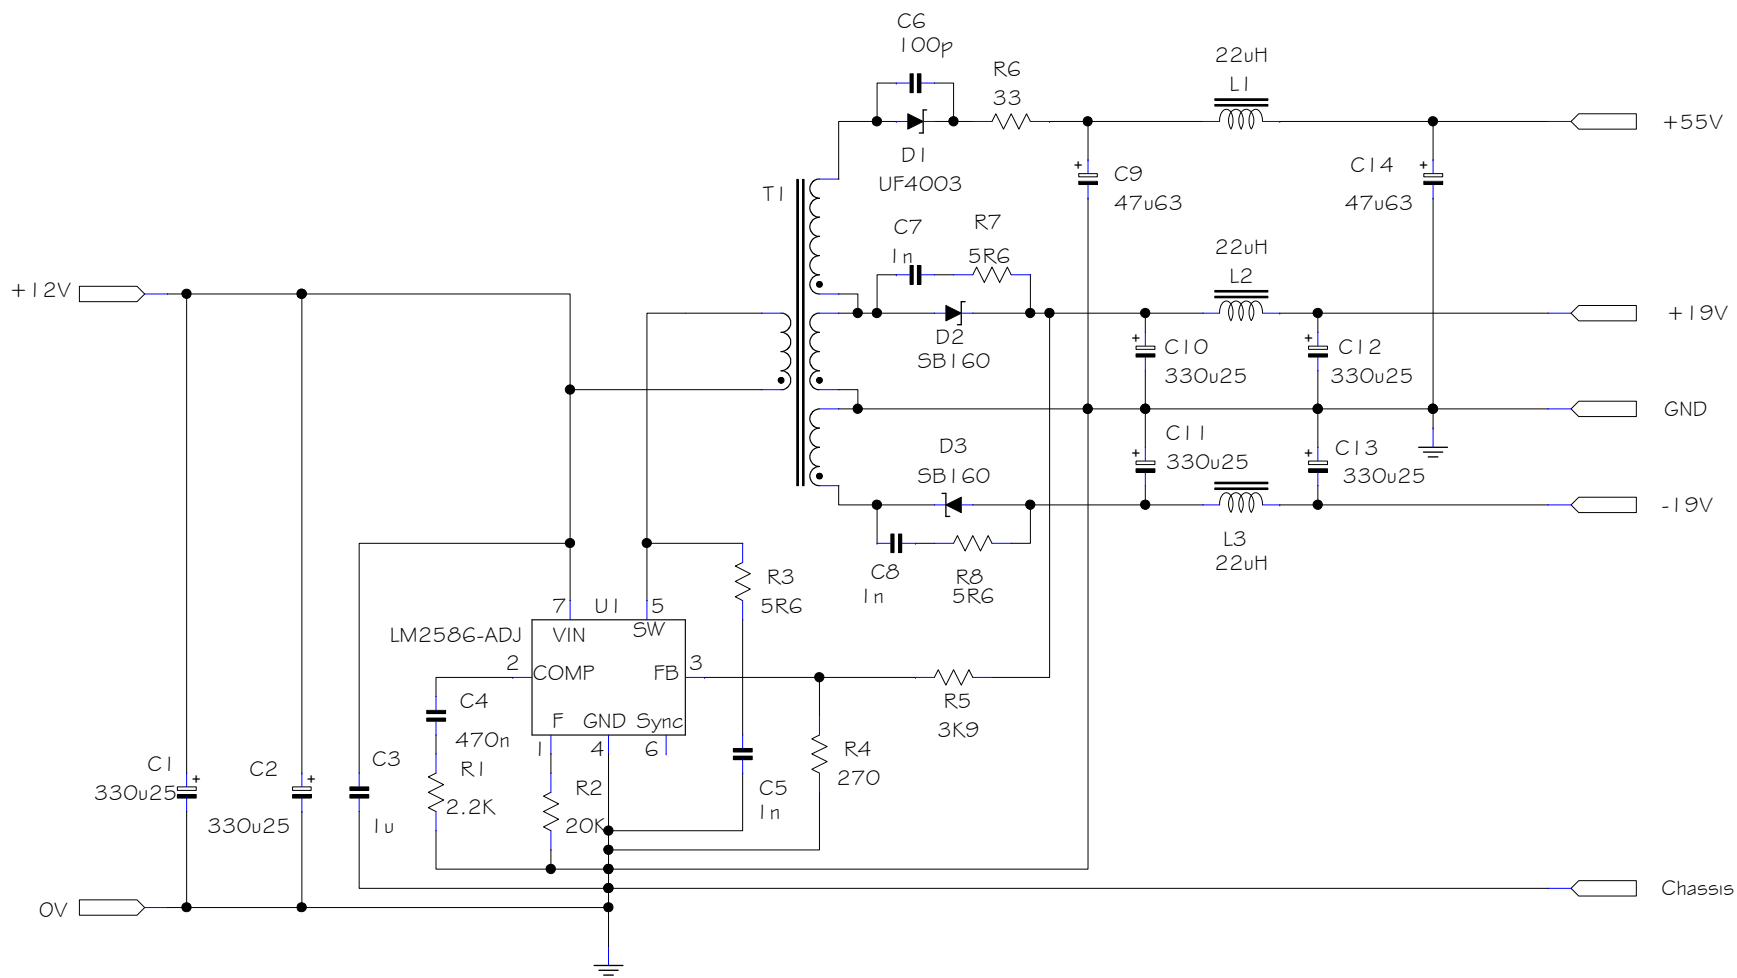

| | | |
|-------------------|---|--------------------------|
| Sound Skulptor | Title: SK501 1-slot 500 Series host | Sch Rev : 1.3 |
| | www.soundskulptor.com Copyright ©2013 to today SoundSkulptor | PCB Rev : 1.3 |
| | | Last modified : 18/10/13 |

| | | |
|-------------------|--|--------------------------|
| Sound Skulptor | Title: Switcher-3 | Sch Rev : 1.2 |
| | www.soundskulptor.com | PCB Rev : 1.2 |
| | Copyright ©2013 to today SoundSkulptor | Last modified : 18/10/13 |