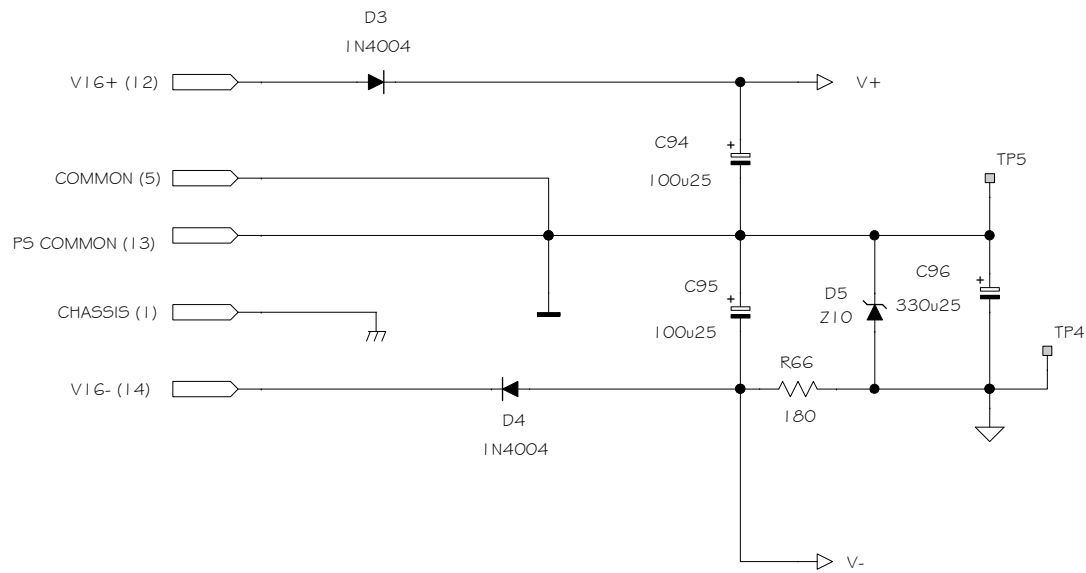

CN2
1 - MP573 insert - return

OUT+Low (3) JMP3

2 - MP573 insert - send

IN+Low (9) JMP1

3 - MP573 - Common

IN-Low (7) JMP2

A

Sound Skulptor	Title : EQ573 Equalizer page 1/4	Sch Rev : 1.4
	www.soundskulptor.com	
	Copyright ©2011 to today SoundSkulptor	
		Last modified : 19/04/14

**Sound
 Skulptor**

Title : **EQ573 Equalizer page 4/4**

Sch Rev : | .4

www.soundskulptor.com
 Copyright ©2011 to today SoundSkulptor

Last modified : | 9/04/14