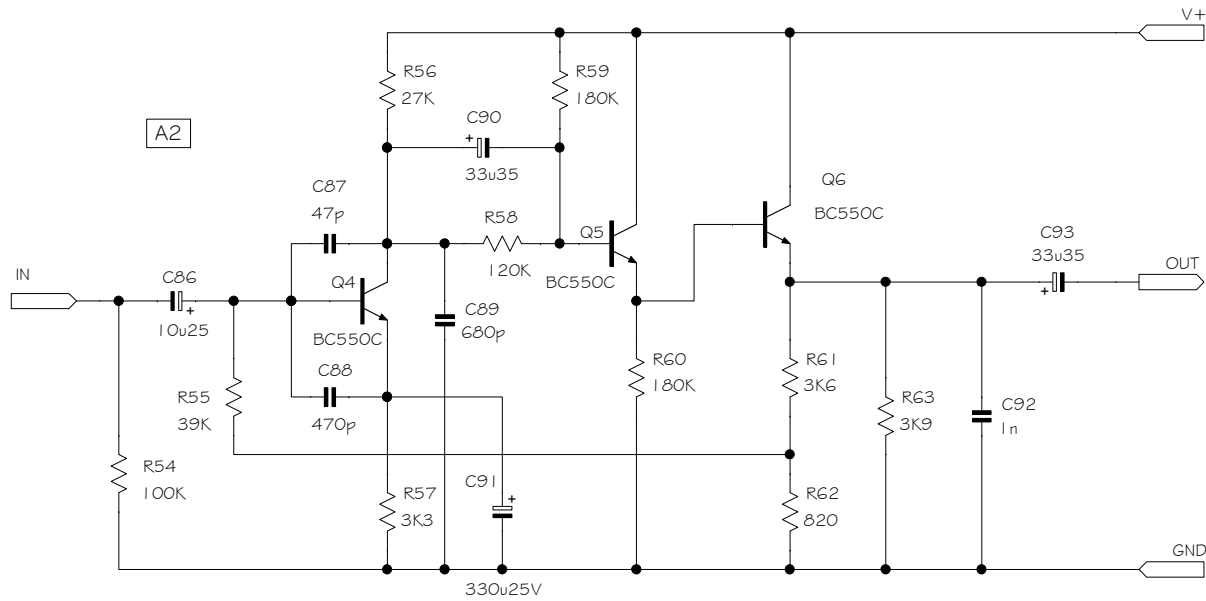

CN2
1 - MP573 insert - return

OUT+Low (3) JMP3

2 - MP573 insert - send

IN+Low (9) JMP1

3 - MP573 - Common

IN-Low (7) JMP2

A

Sound Skulptor	Title : EQ573 Equalizer page 1/4	Sch Rev : 1.4
	www.soundskulptor.com	
	Copyright ©2011 to today SoundSkulptor	
		Last modified : 19/04/14