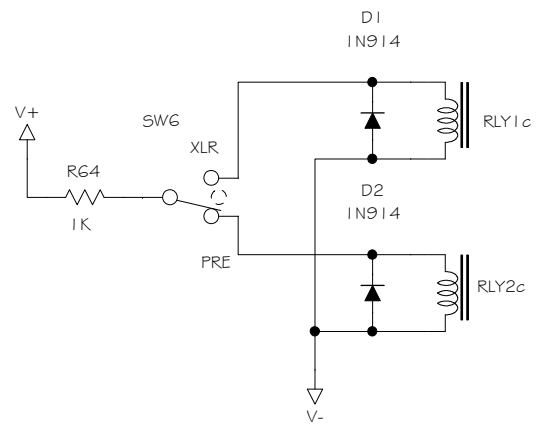

CN2
1 - MP573 insert - return

OUT+Low (3) JMP3

2 - MP573 insert - send

IN+Low (9) JMP1

3 - MP573 - Common

IN-Low (7) JMP2

A

Sound Skulptor	Title : EQ573 Equalizer page 1/4	Sch Rev : 1.4
	www.soundskulptor.com	
	Copyright ©2011 to today SoundSkulptor	
		Last modified : 19/04/14

**Sound
 Skulptor**

Title : **EQ573 Equalizer page 4/4**

Sch Rev : | .4

www.soundskulptor.com
 Copyright ©2011 to today SoundSkulptor

Last modified : | 9/04/14