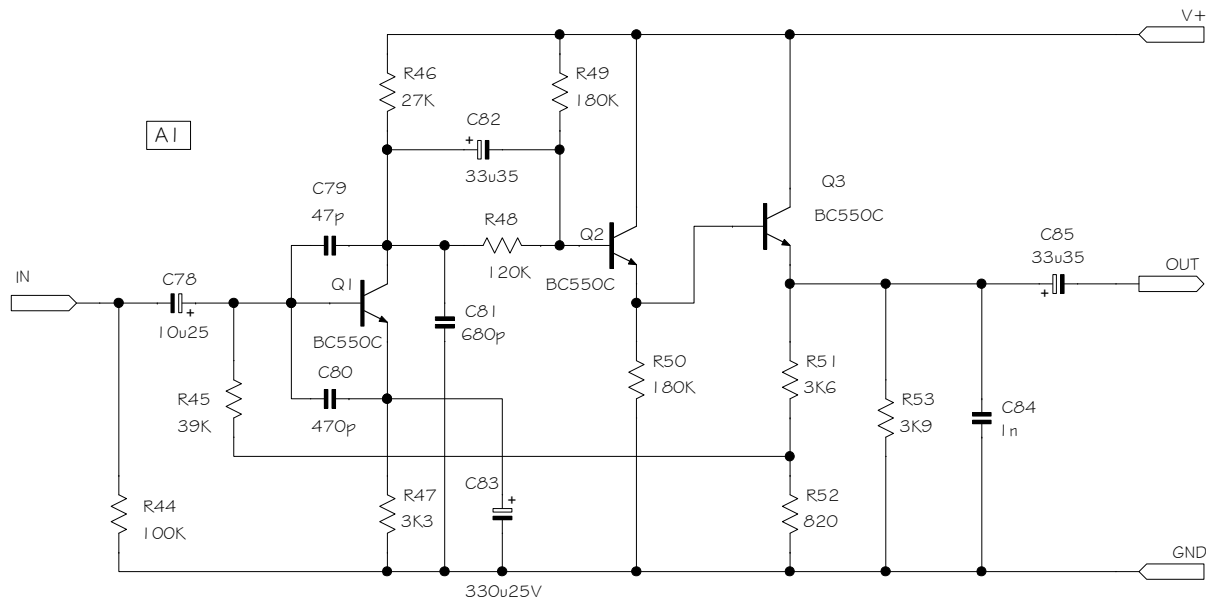

CN2
1 - MP573 insert - return

OUT+Low (3) JMP3

2 - MP573 insert - send

IN+Low (9) JMP1

3 - MP573 - Common

IN-Low (7) JMP2

A

Sound Skulptor	Title : EQ573 Equalizer page 1/4	Sch Rev : 1.4
	www.soundskulptor.com	
	Copyright ©2011 to today SoundSkulptor	
		Last modified : 19/04/14