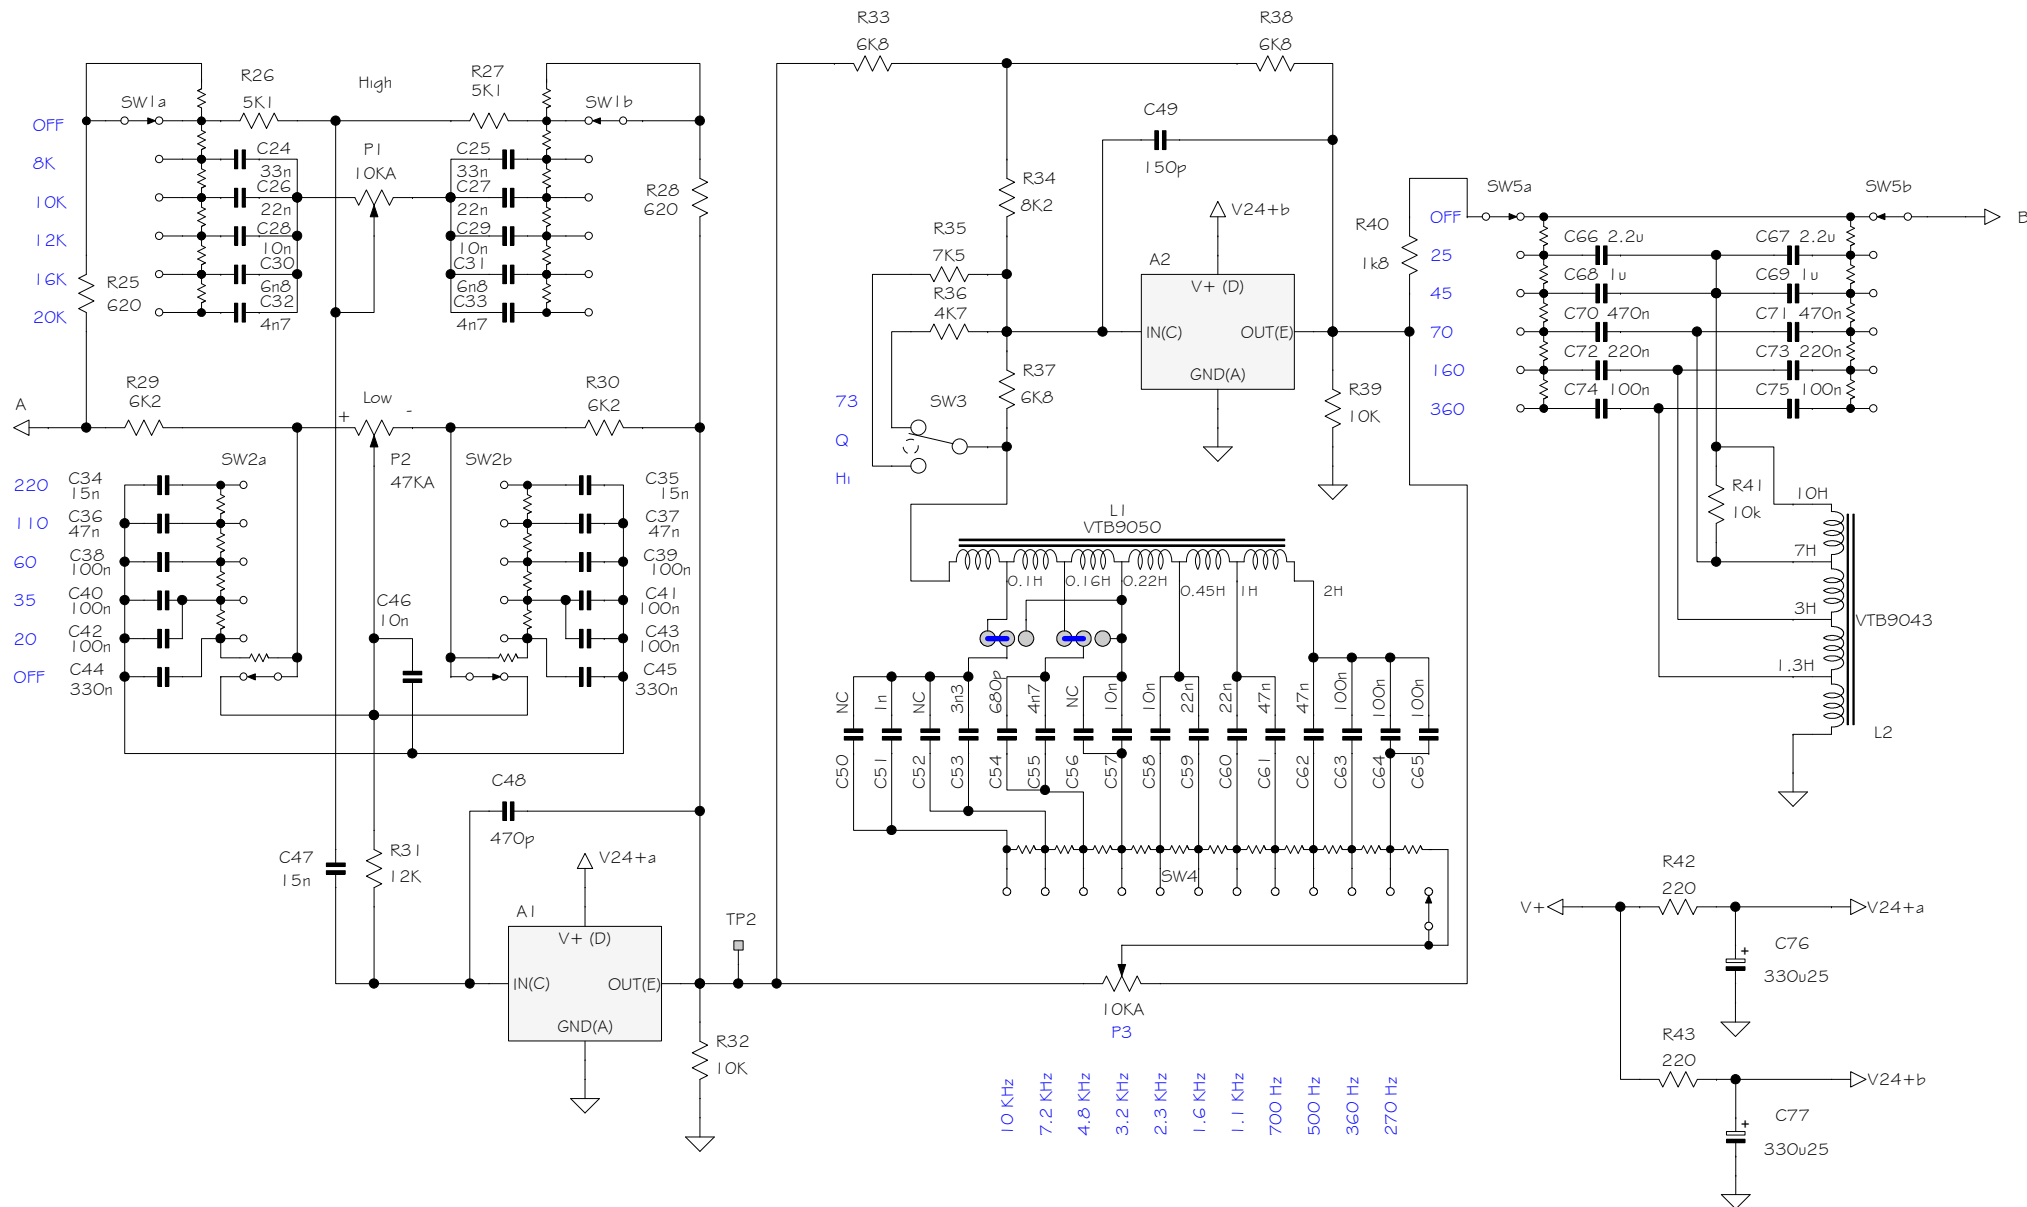

CN2
1 - MP573 insert - return

OUT+Low (3) JMP3

2 - MP573 insert - send

IN+Low (9) JMP1

3 - MP573 - Common

IN-Low (7) JMP2

A

Sound Skulptor	Title : EQ573 Equalizer page 1/4	Sch Rev : 1.4
	www.soundskulptor.com	
	Copyright ©2011 to today SoundSkulptor	
		Last modified : 19/04/14

**Sound
 Skulptor**

Title : **EQ573 Equalizer page 4/4**

Sch Rev : | .4

www.soundskulptor.com
 Copyright ©2011 to today SoundSkulptor

Last modified : | 9/04/14