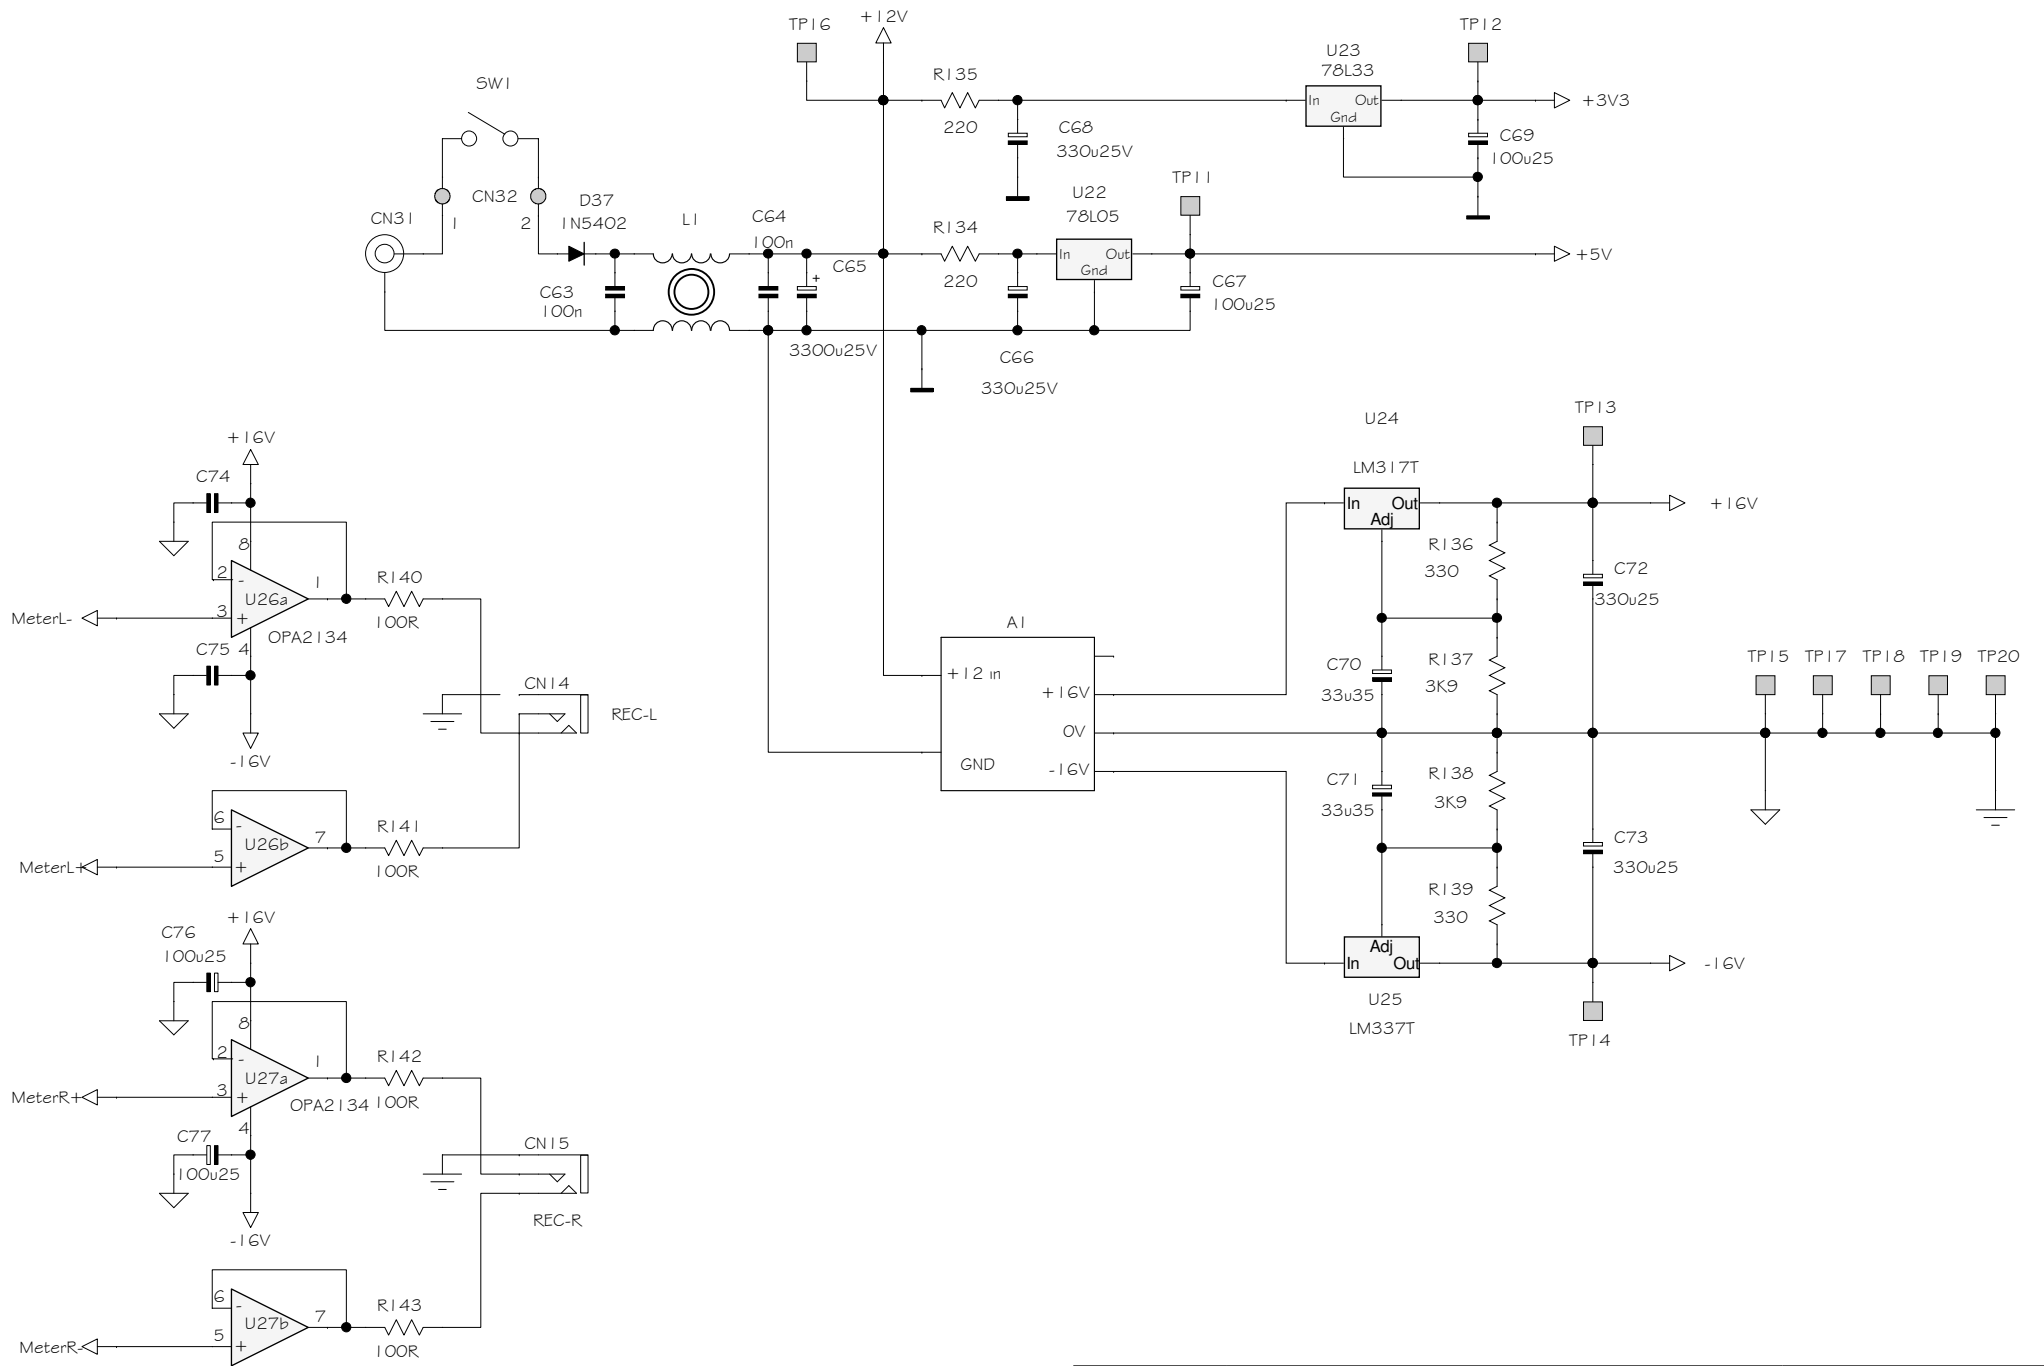

Sound Skulptor	Title : MC624 page 717	Sch Rev : 1.4
	www.soundskulptor.com Copyright ©2014 to today SoundSkulptor	PCB Rev : 1.4
		Last modified : 18/01/17