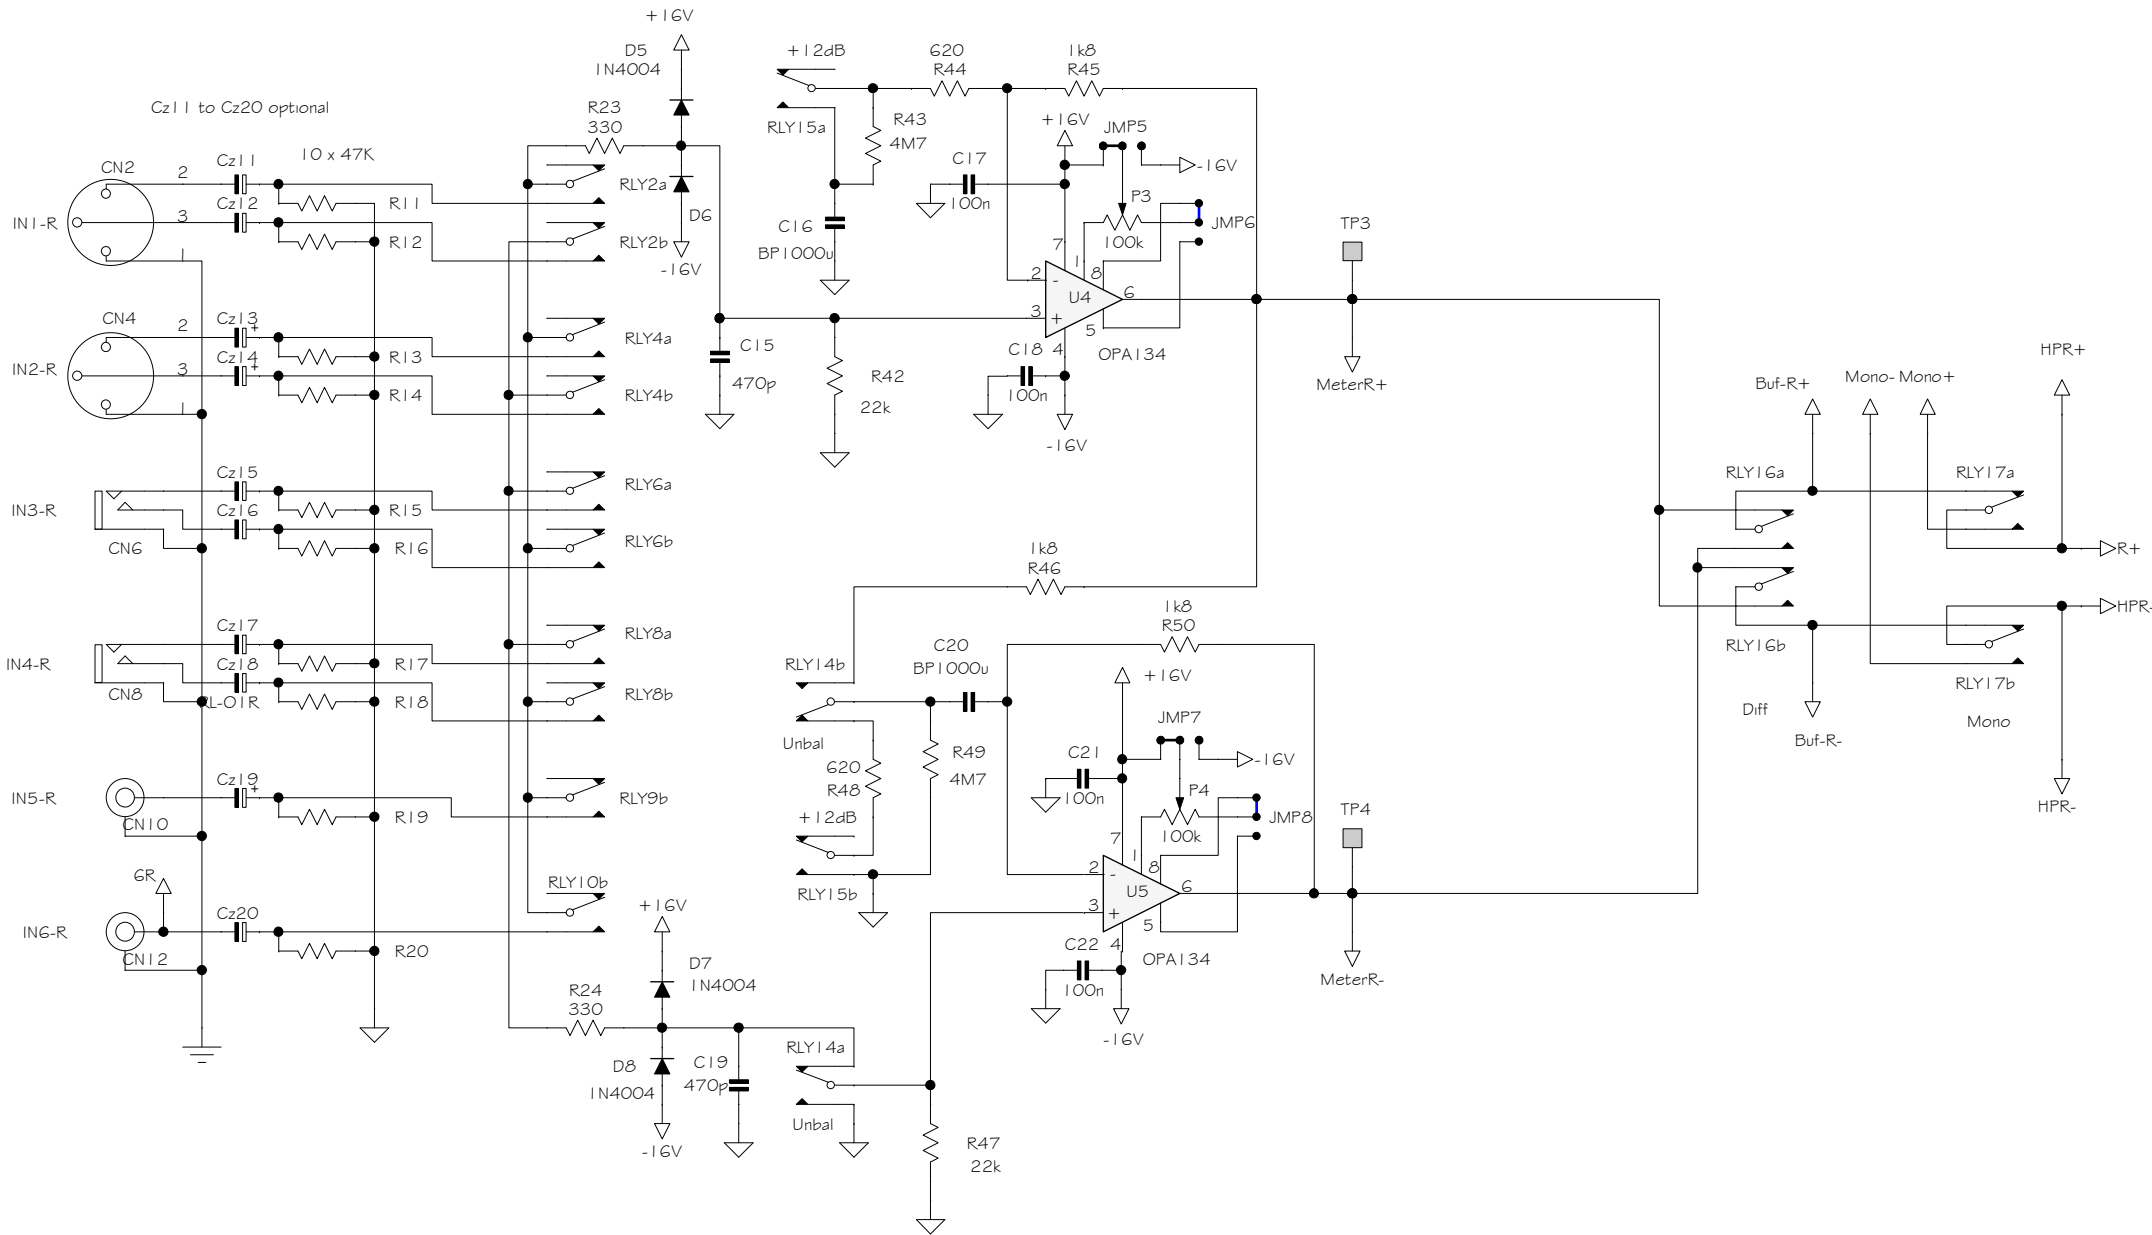

Sound Skulptor	Title : MC624 page 2/7	Sch Rev : 1.4
	www.soundskulptor.com Copyright ©2014 to today SoundSkulptor	PCB Rev : 1.4
		Last modified : 18/01/17