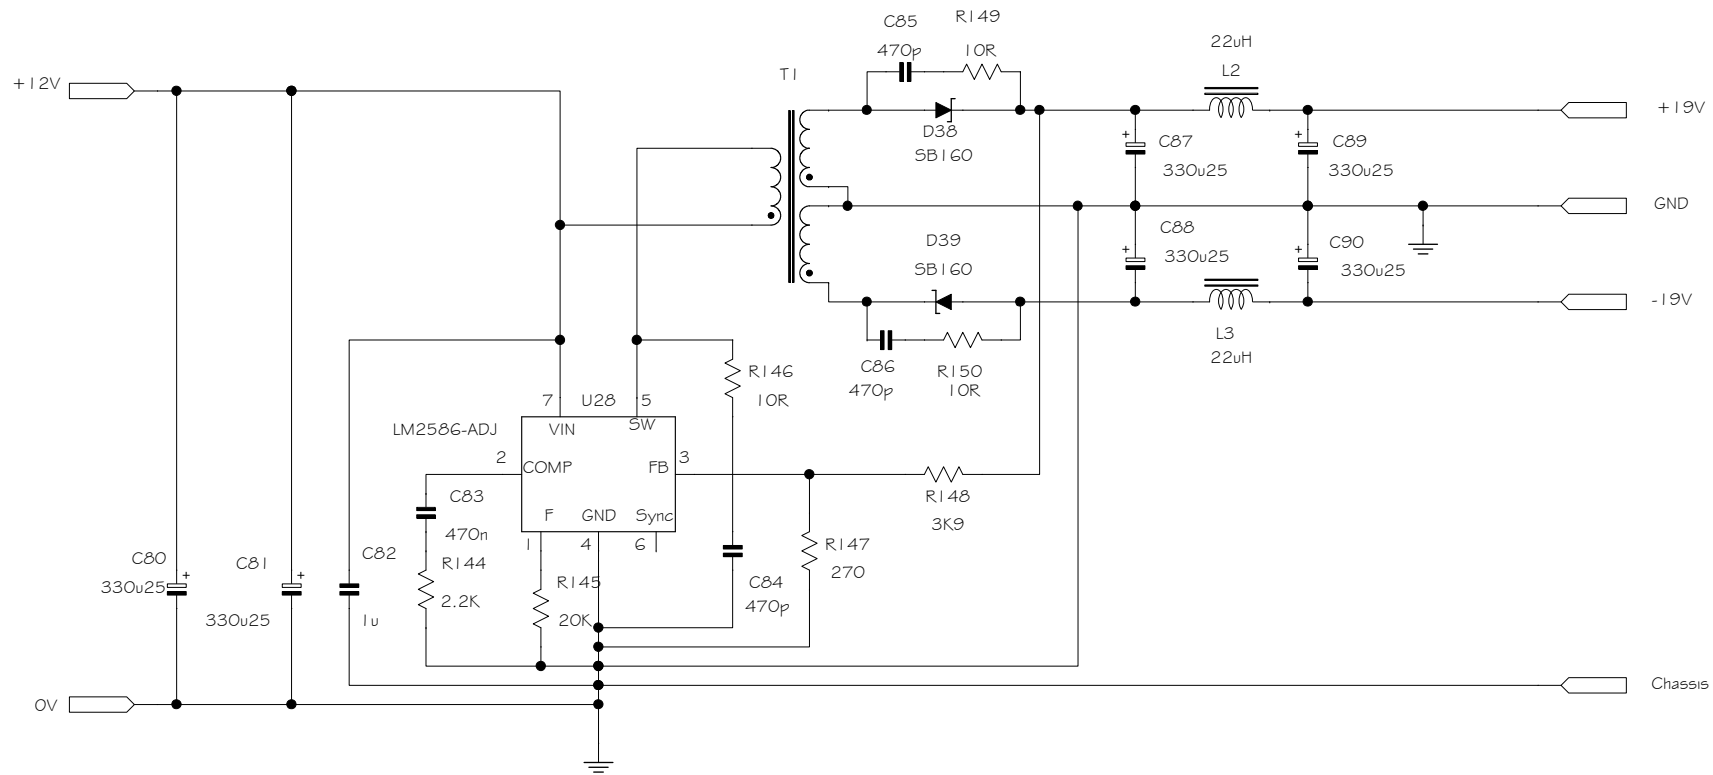

Sound Skulptor	Title : Switcher-3	Sch Rev : 1.3
	www.soundskulptor.com Copyright ©2013 to today SoundSkulptor	PCB Rev : 1.2
		Last modified : 7/03/15