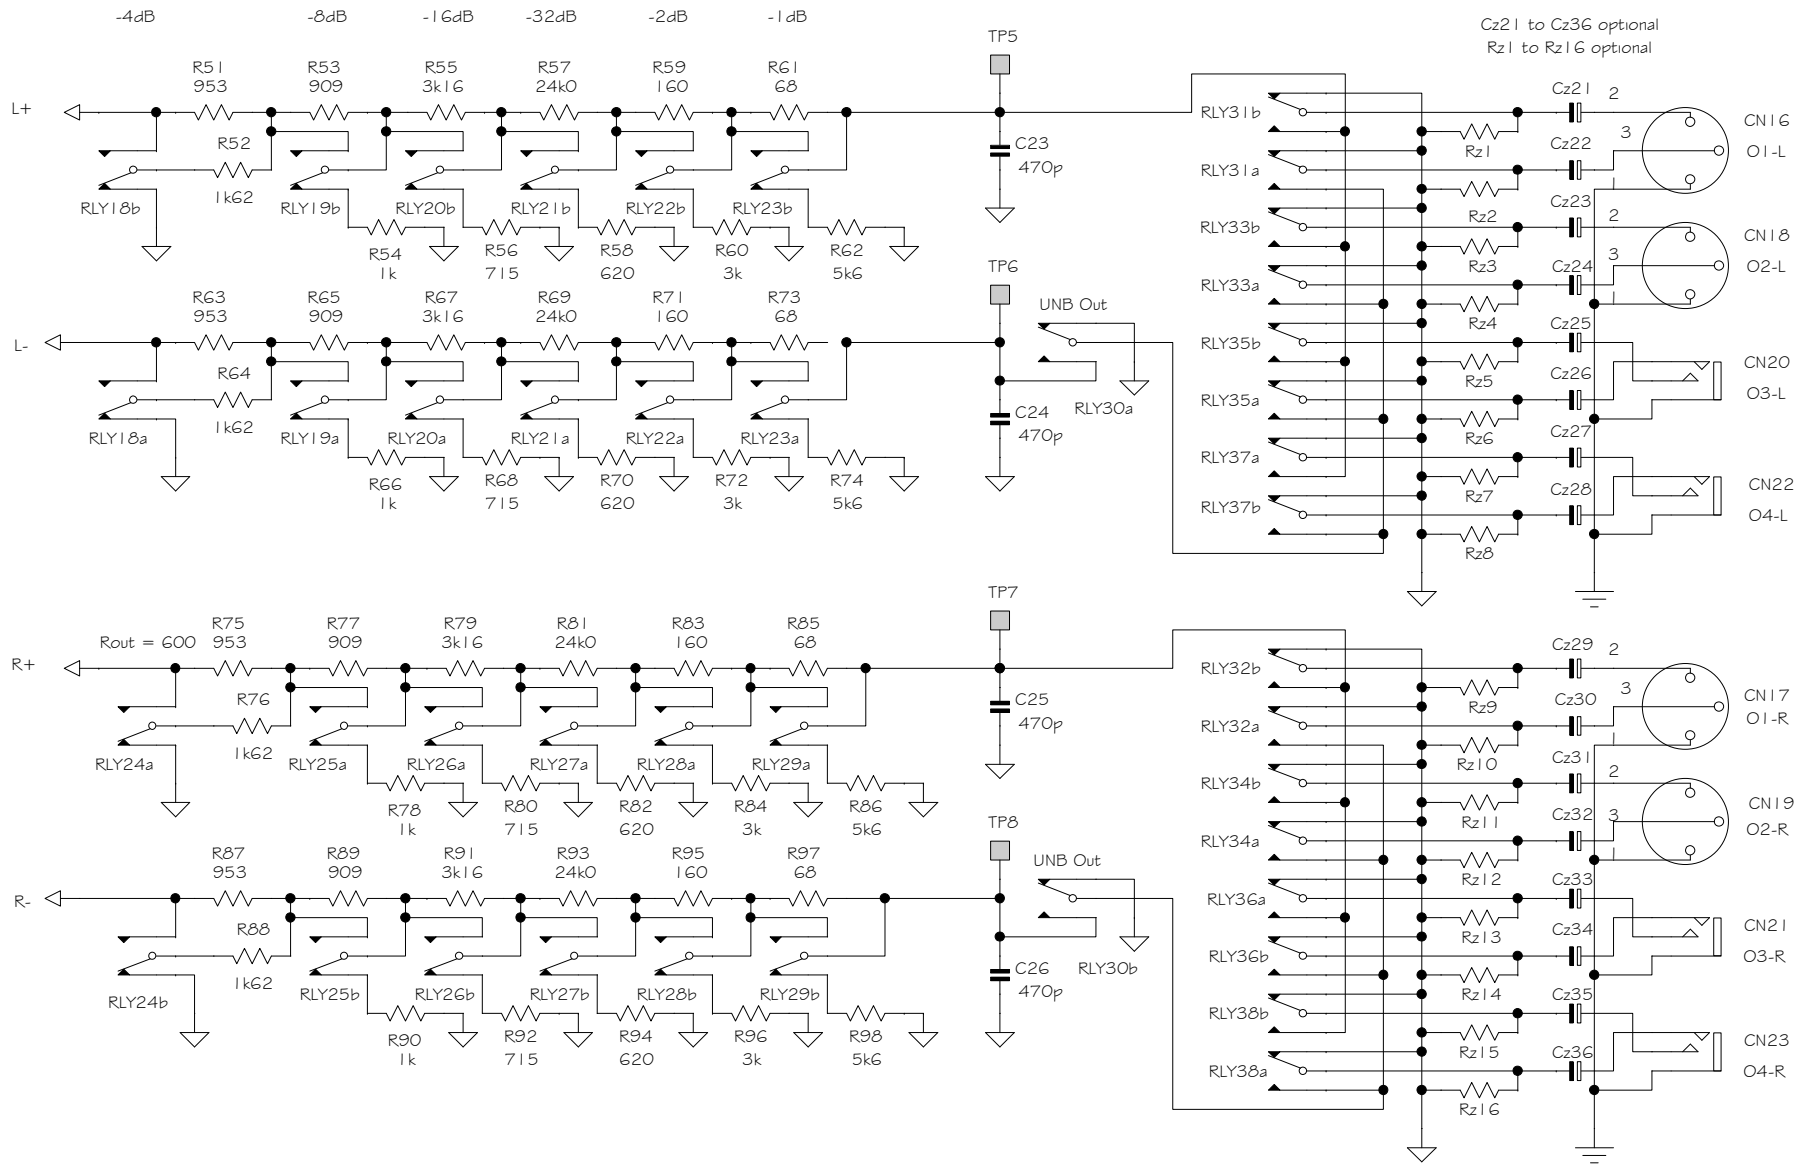

Sound
Skulptor

Title : **MC624 page 3/7**
www.soundskulptor.com
Copyright ©2014 to today SoundSkulptor

Sch Rev : 1.4

PCB Rev : 1.4

Last modified : 18/01/17