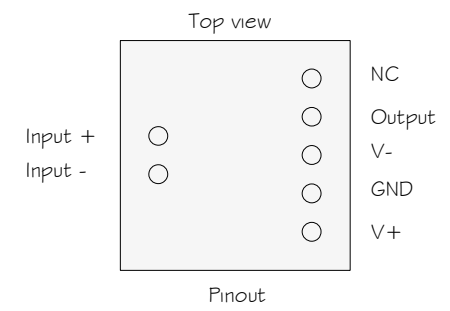

Sound Skulptor	Title: SK25 Discrete Op-Amp	Sch Rev : 1.2
	www.soundskulptor.com Copyright ©2007 to today SoundSkulptor	PCB Rev : 1.2
		Last modified : 10/09/16