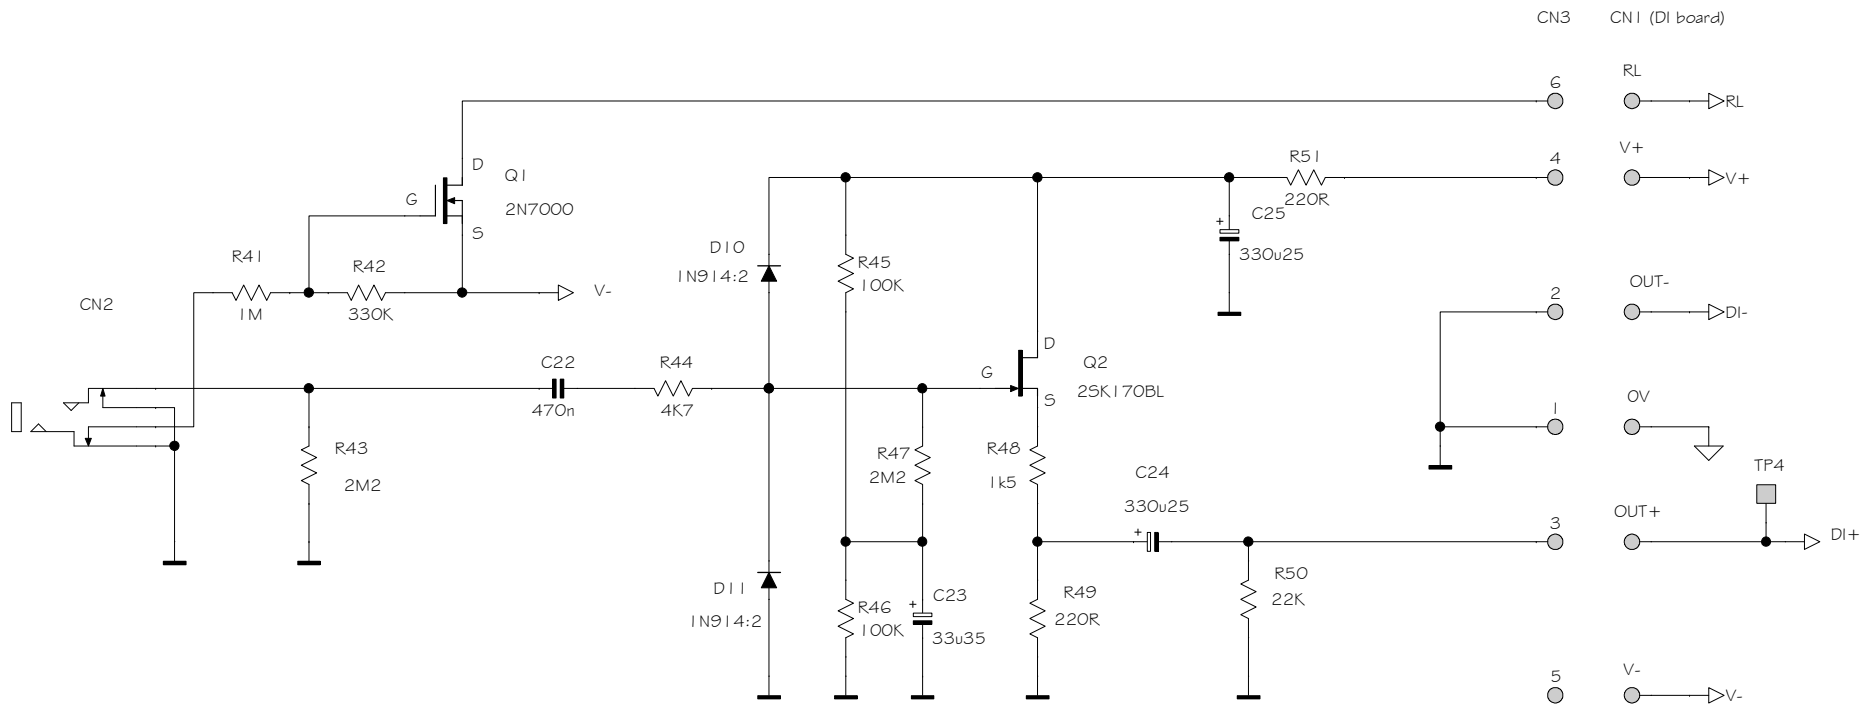

Sound Skulptor	Title : MP 512 micpre page 2/4	Sch Rev : 1.6
	www.soundskulptor.com Copyright ©2013 to today SoundSkulptor	Last modified : 28/04/20

Sound Skulptor	Title : MP 512 micpre page 3/4	Sch Rev : 1.6
	www.soundskulptor.com Copyright ©2013 to today SoundSkulptor	
		Last modified : 28/04/20

Sound Skulptor	Title: SK25 Discrete Op-Amp	Sch Rev : 1.2
	www.soundskulptor.com Copyright ©2007 to today SoundSkulptor	PCB Rev : 1.2
		Last modified : 10/09/16