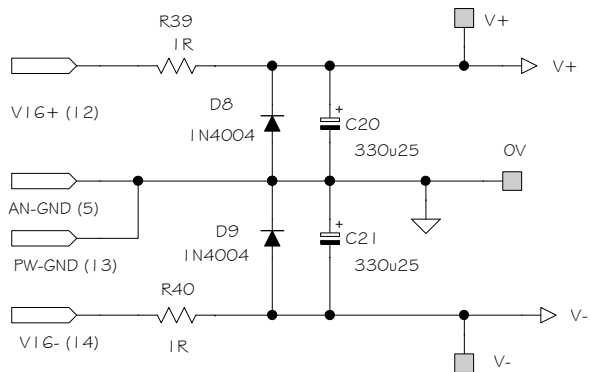

Sound Skulptor	Title : MP 512 micpre page 3/4	Sch Rev : 1.6
	www.soundskulptor.com Copyright ©2013 to today SoundSkulptor	
		Last modified : 28/04/20