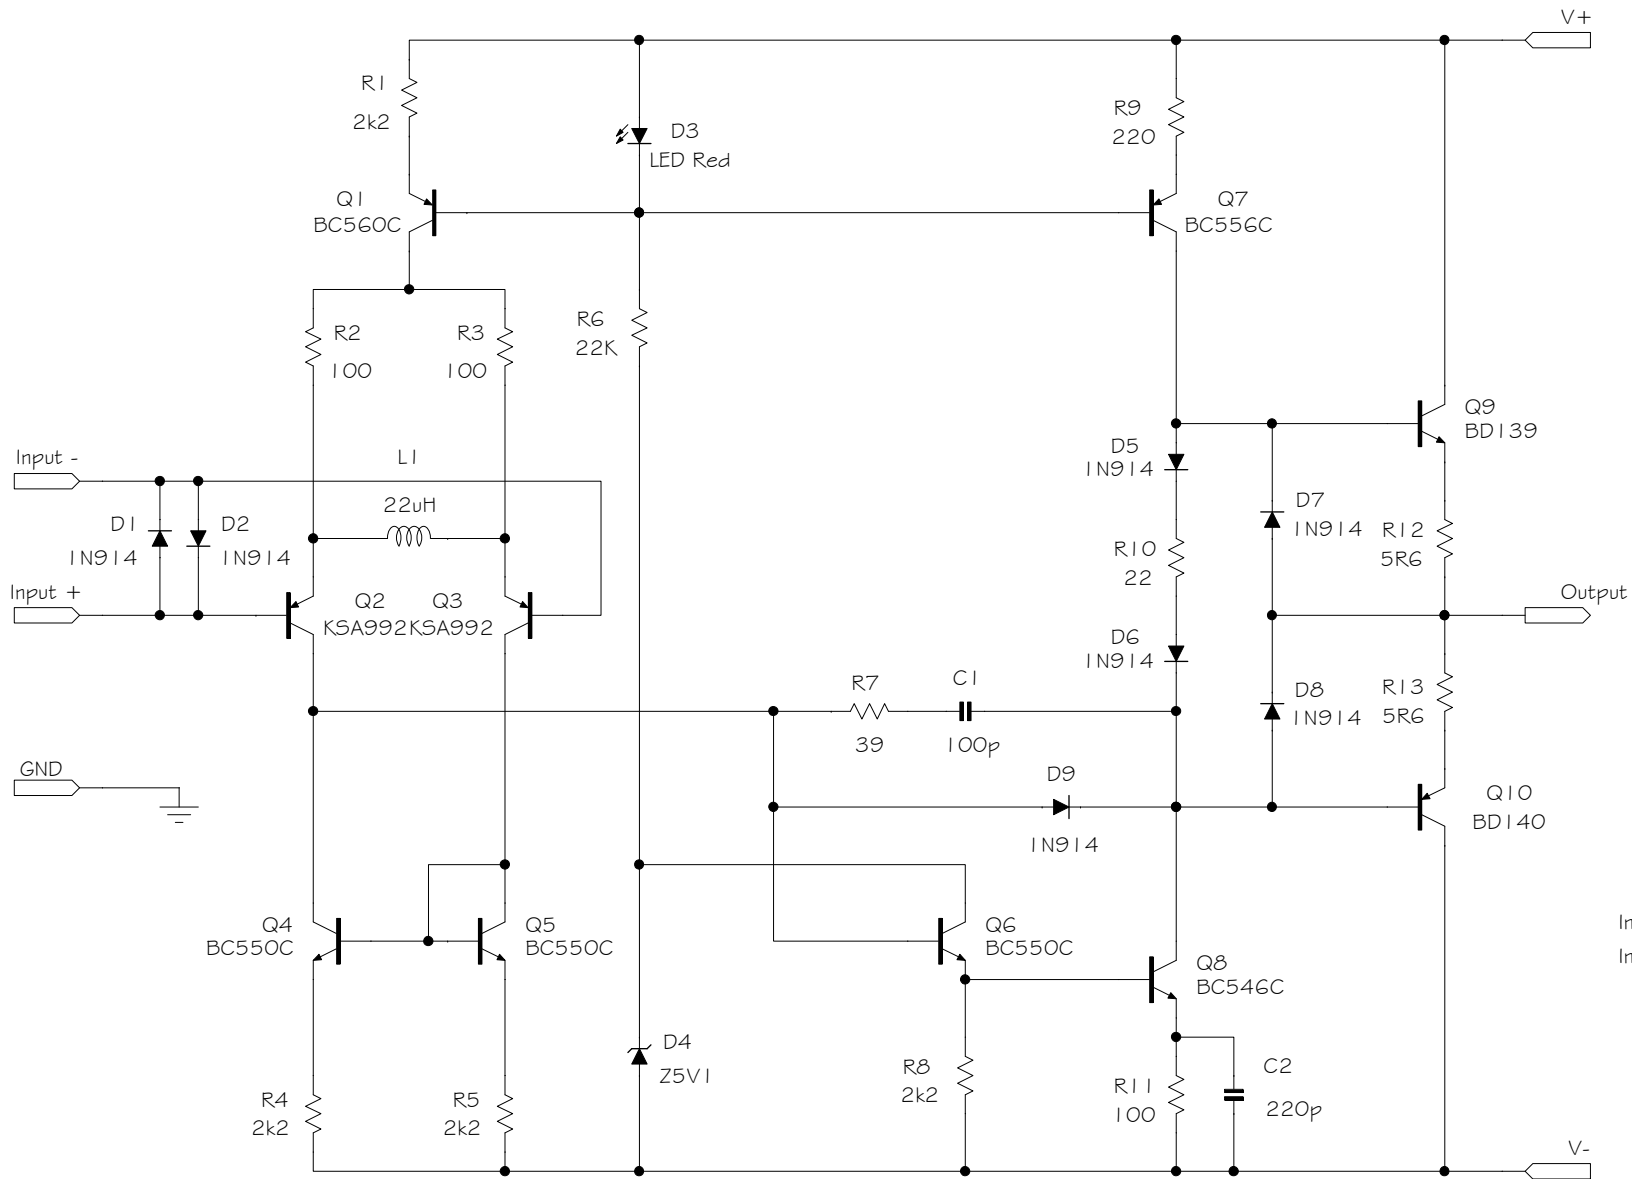

Sound Skulptor	Title : MP 512 micpre page 2/4	Sch Rev : 1.6
	www.soundskulptor.com Copyright ©2013 to today SoundSkulptor	Last modified : 28/04/20

Sound Skulptor	Title : MP 512 micpre page 3/4	Sch Rev : 1.6
	www.soundskulptor.com Copyright ©2013 to today SoundSkulptor	
		Last modified : 28/04/20

Sound Skulptor	Title: SK25 Discrete Op-Amp	Sch Rev : 1.2
	www.soundskulptor.com Copyright ©2007 to today SoundSkulptor	PCB Rev : 1.2
		Last modified : 10/09/16