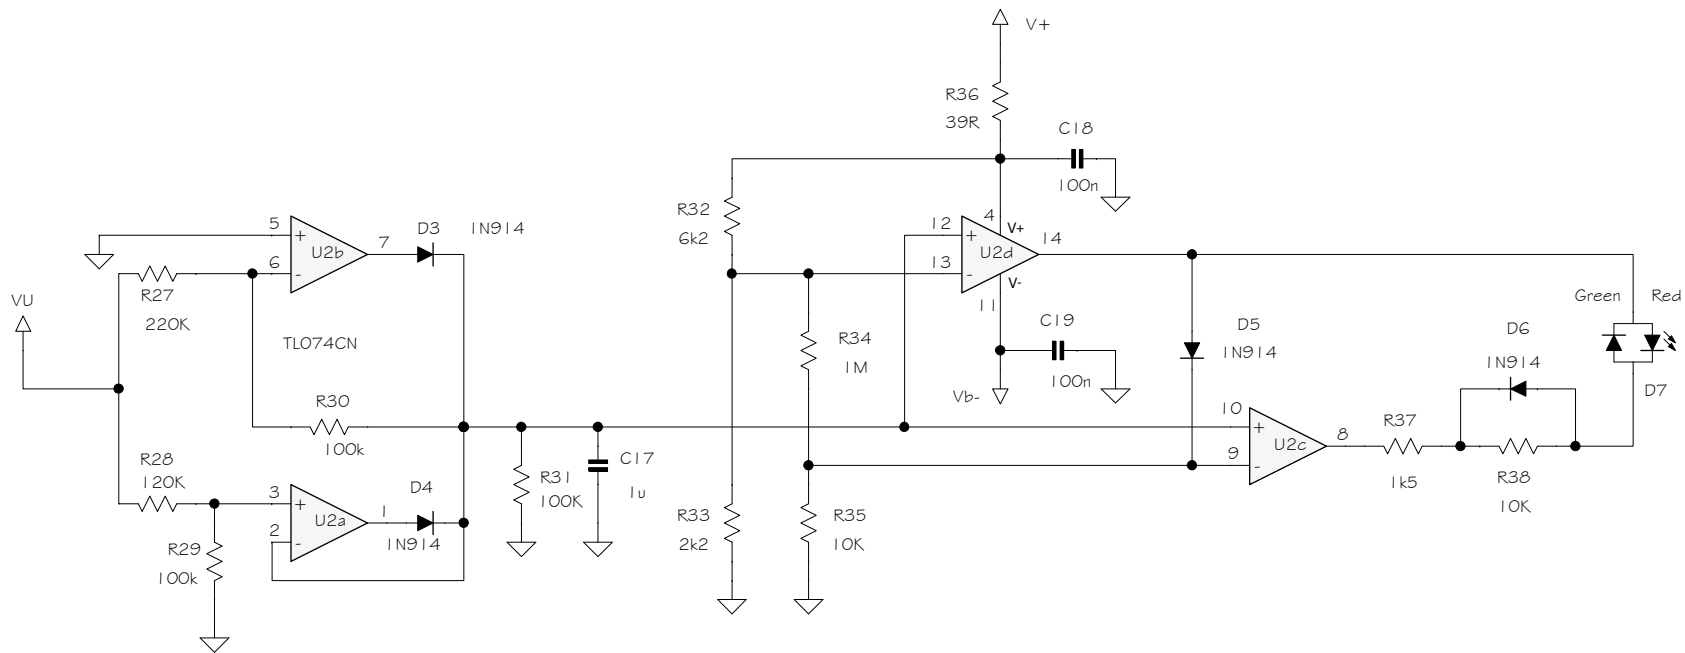

Sound Skulptor	Title : MP 512 micpre page 2/4	Sch Rev : 1.6
	www.soundskulptor.com Copyright ©2013 to today SoundSkulptor	Last modified : 28/04/20

Sound Skulptor	Title : MP 512 micpre page 3/4	Sch Rev : 1.6
	www.soundskulptor.com Copyright ©2013 to today SoundSkulptor	
		Last modified : 28/04/20

Sound Skulptor	Title: SK25 Discrete Op-Amp	Sch Rev : 1.2
	www.soundskulptor.com Copyright ©2007 to today SoundSkulptor	PCB Rev : 1.2
		Last modified : 10/09/16