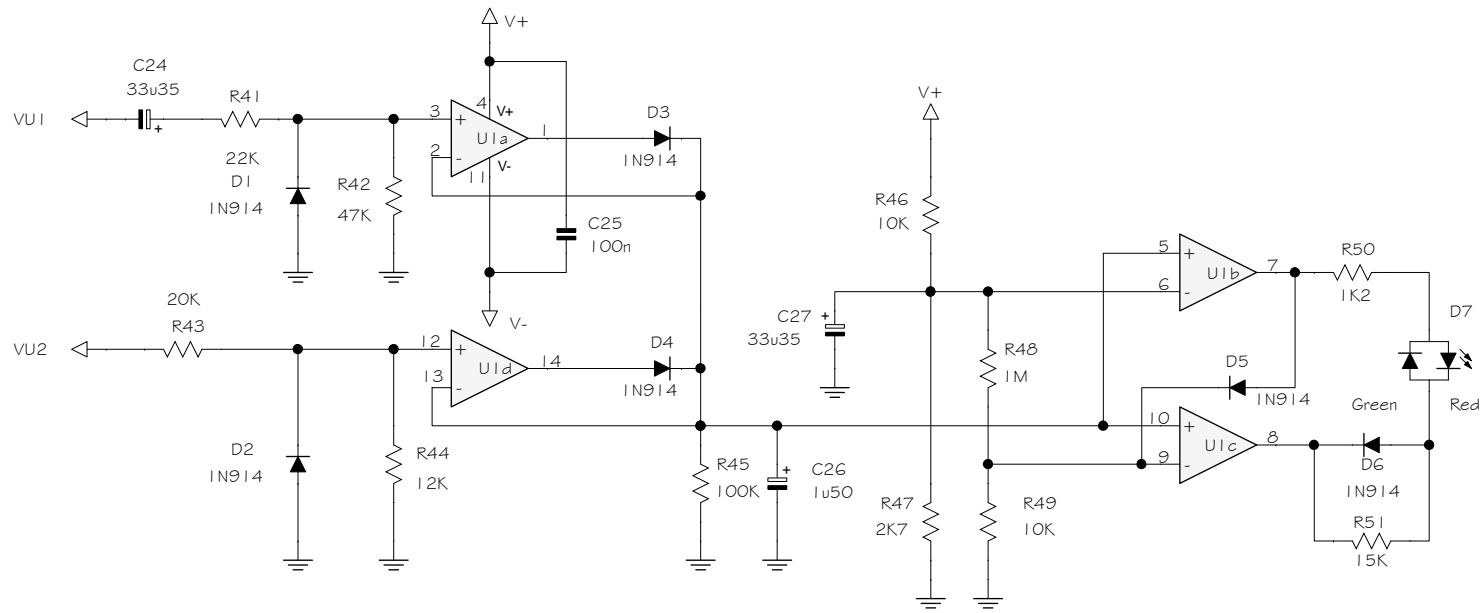

Sound Skulptor	Title : MP573 micpre page 1/3	Sch Rev : 1.4
	www.soundskulptor.com	PCB Rev : 1.4
	Copyright ©2010 SoundSkulptor	Last modified : 11/06/14

Sound Skulptor	Title : DIO1 page 1/1	Sch Rev : 1.2
	www.soundskulptor.com Copyright ©2010 SoundSkulptor	PCB Rev : 1.2
		Last modified : 03/07/10