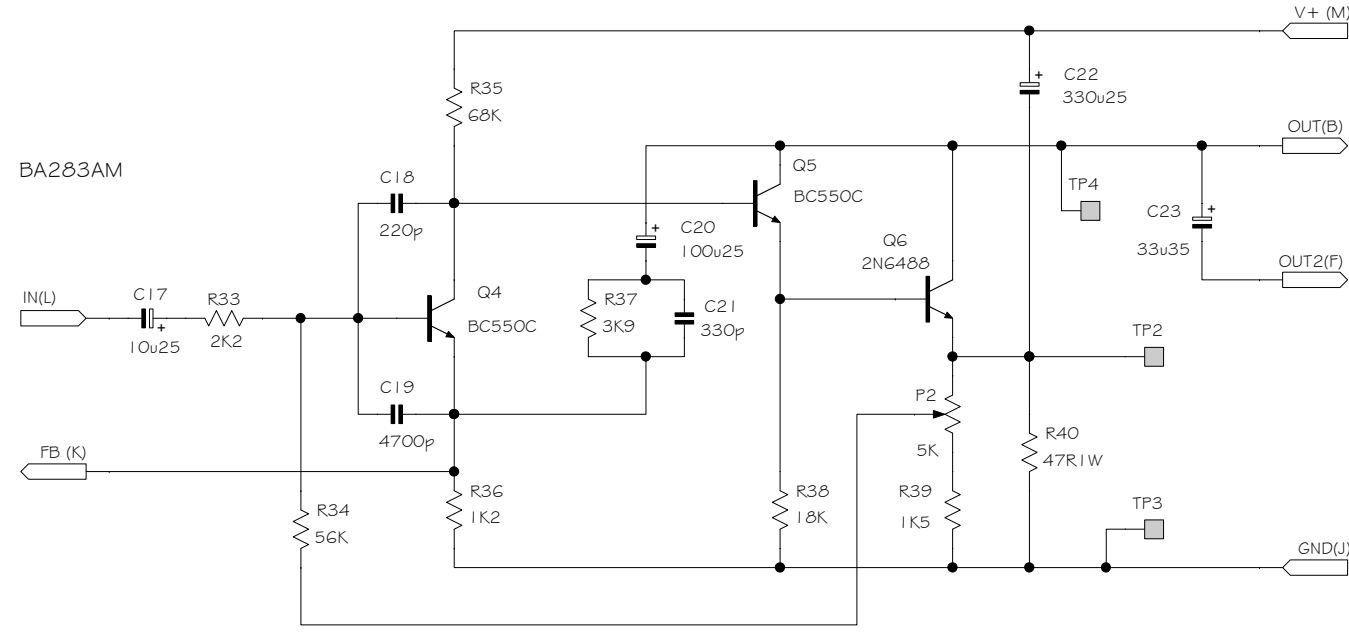

Sound Skulptor	Title : MP573 micpre page 1/3	Sch Rev : 1.4
	www.soundskulptor.com	PCB Rev : 1.4
	Copyright ©2010 SoundSkulptor	Last modified : 11/06/14

Sound Skulptor	Title : DIO1 page 1/1	Sch Rev : 1.2
	www.soundskulptor.com Copyright ©2010 SoundSkulptor	PCB Rev : 1.2
		Last modified : 03/07/10