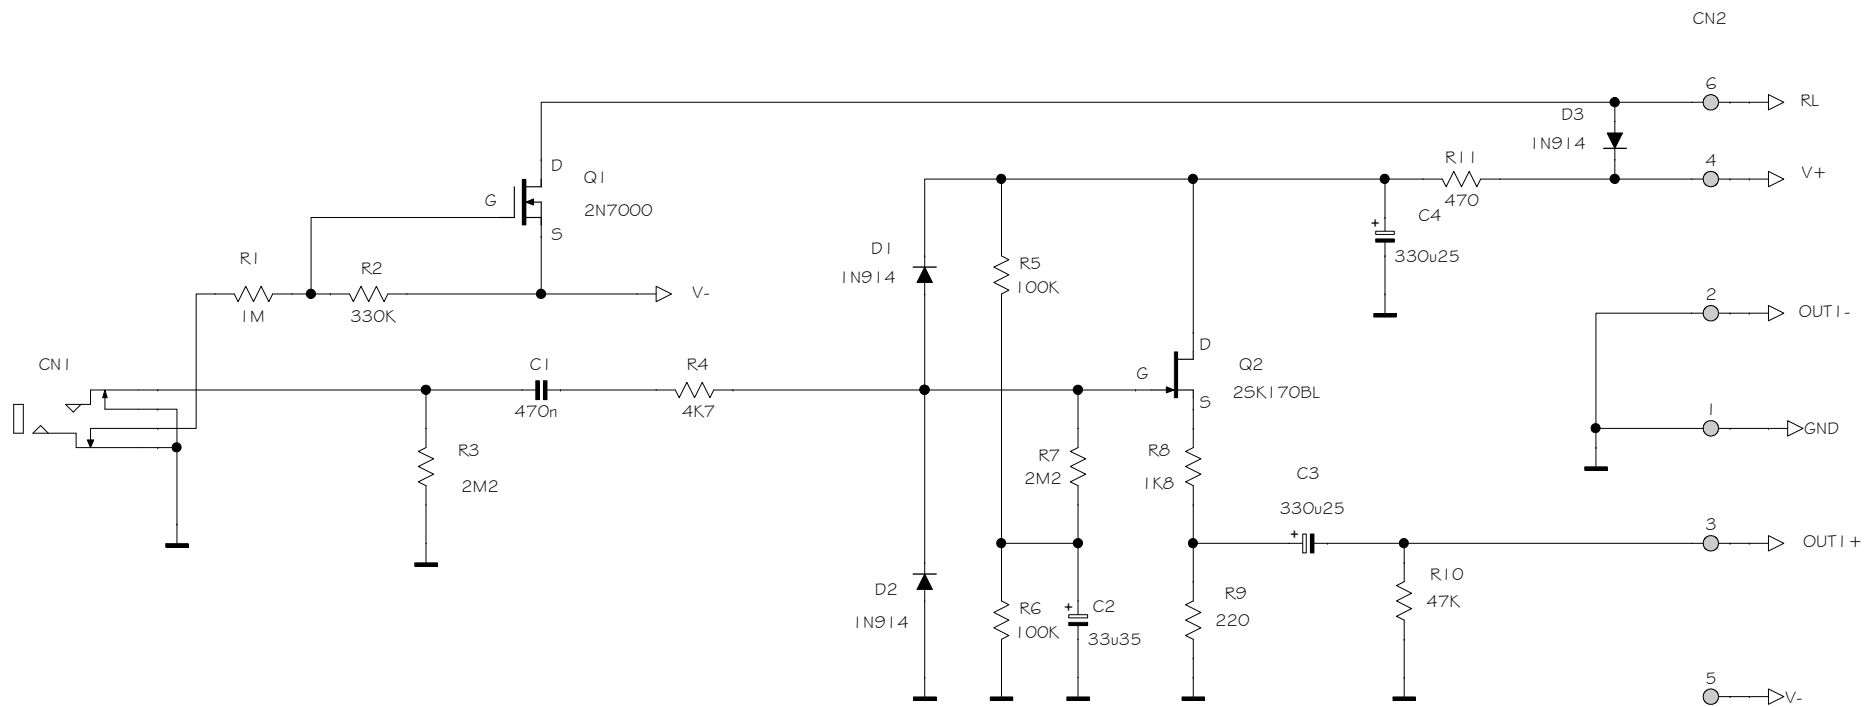

Sound Skulptor	Title : MP573 micpre page 1/3	Sch Rev : 1.4
	www.soundskulptor.com	PCB Rev : 1.4
	Copyright ©2010 SoundSkulptor	Last modified : 11/06/14

Sound Skulptor	Title : DIO1 page 1/1	Sch Rev : 1.2
	www.soundskulptor.com Copyright ©2010 SoundSkulptor	PCB Rev : 1.2
		Last modified : 03/07/10