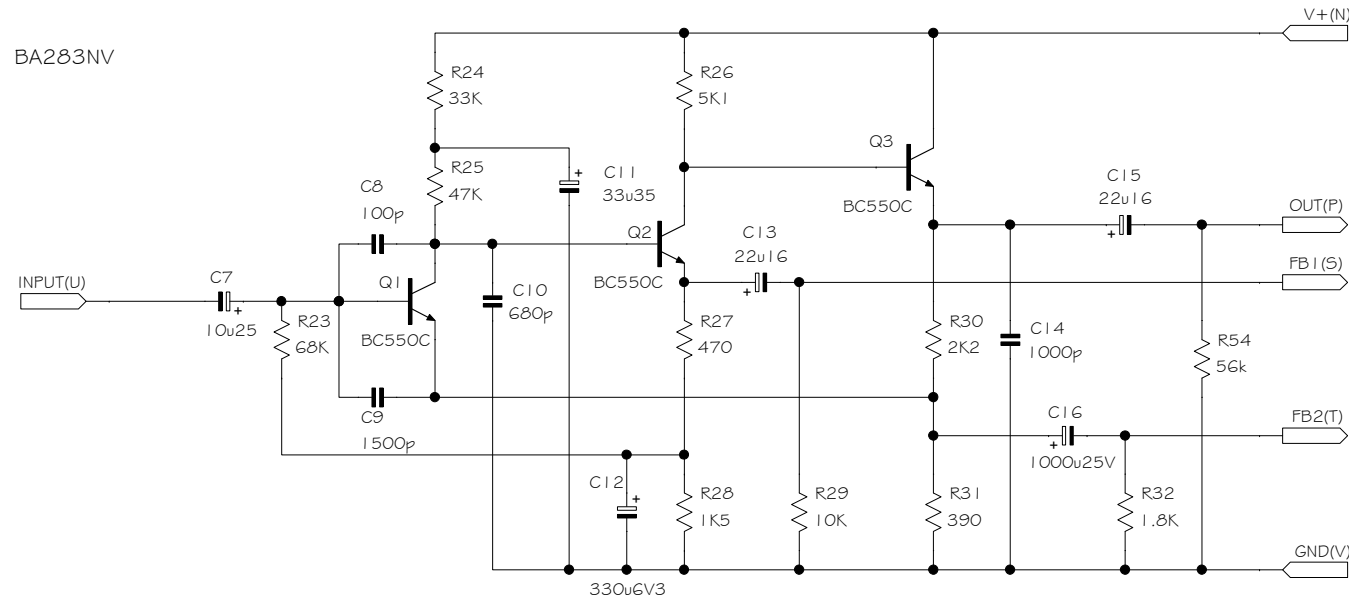

Sound Skulptor	Title : MP573 micpre page 1/3	Sch Rev : 1.4
	www.soundskulptor.com	PCB Rev : 1.4
	Copyright ©2010 SoundSkulptor	Last modified : 11/06/14

Sound Skulptor	Title : DIO1 page 1/1	Sch Rev : 1.2
	www.soundskulptor.com Copyright ©2010 SoundSkulptor	PCB Rev : 1.2
		Last modified : 03/07/10