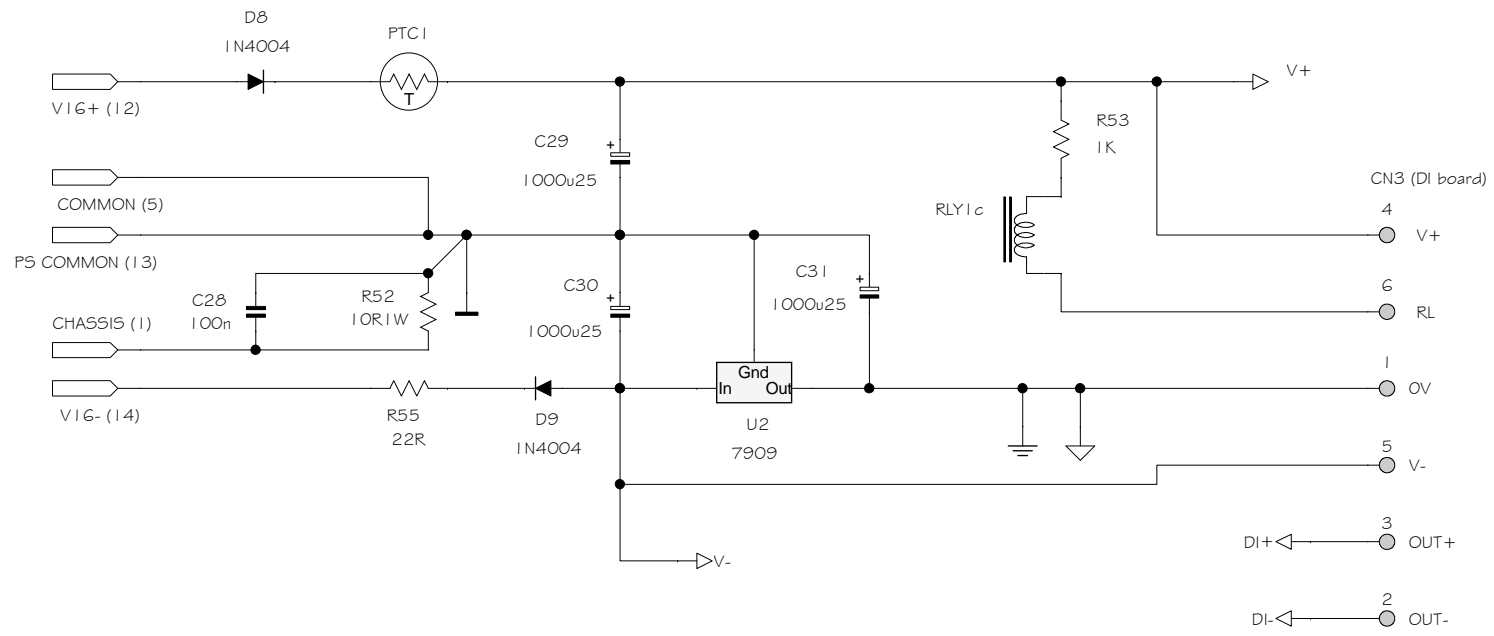

Sound Skulptor	Title : MP573 micpre page 1/3	Sch Rev : 1.4
	www.soundskulptor.com	PCB Rev : 1.4
	Copyright ©2010 SoundSkulptor	Last modified : 11/06/14

Sound Skulptor	Title : DIO1 page 1/1	Sch Rev : 1.2
	www.soundskulptor.com Copyright ©2010 SoundSkulptor	PCB Rev : 1.2
		Last modified : 03/07/10