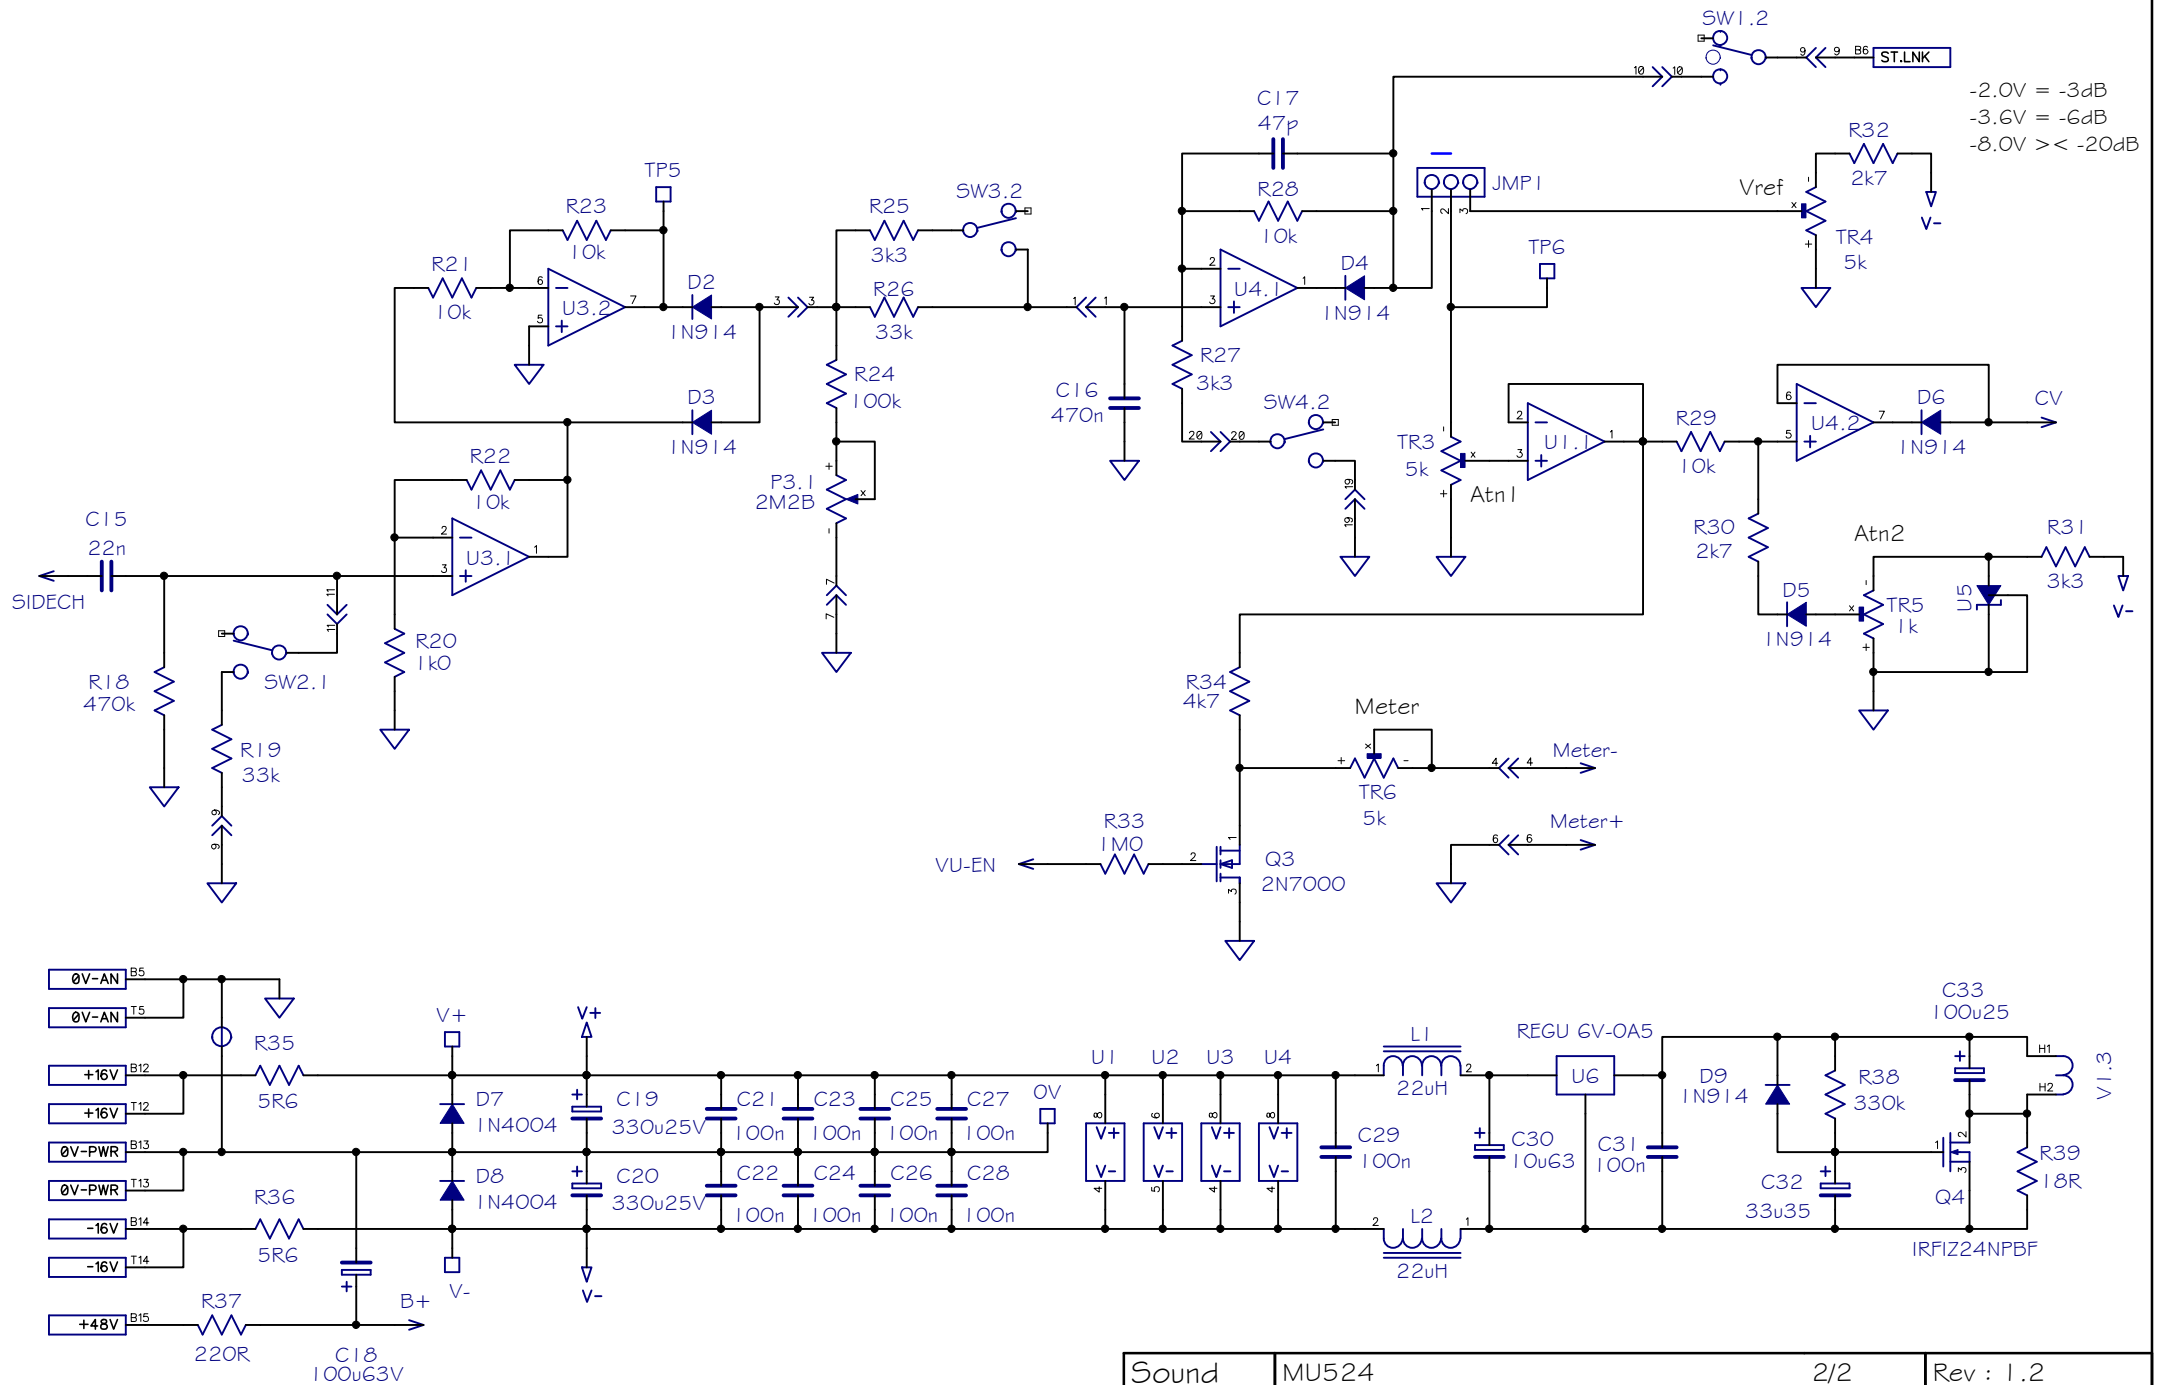

Sound	MU524	1/2	Rev : 1.2
Skulptor	www.soundskulptor.com Copyright © 2022 to today SoundSkulptor		Date: 17/12/22

-2.0V = -3dB
 -3.6V = -6dB
 -8.0V >> -20dB

Sound	MU524	2/2	Rev : 1.2
Skulptor	www.soundskulptor.com Copyright © 2022 to today SoundSkulptor		Date: 17/12/22