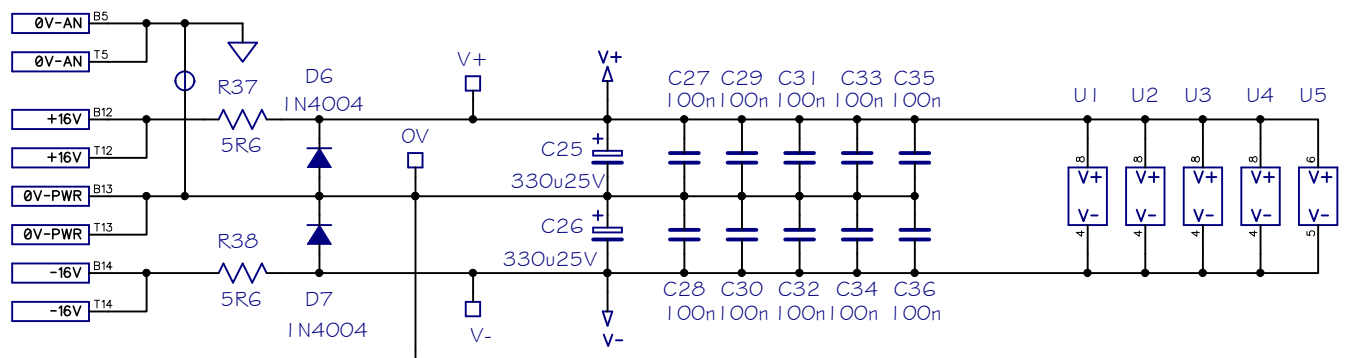

| | | | |
|----------|--|-----|----------------|
| Sound | TRUE GRIT | 1/2 | Rev : 1.3 |
| Skulptor | www.soundskulptor.com Copyright © 2024 to today SoundSkulptor | | Date: 28/06/24 |

| | | | |
|----------|--|-----|----------------|
| Sound | TRUE GRIT | 2/2 | Rev : 1.3 |
| Skulptor | www.soundskulptor.com Copyright © 2024 to today SoundSkulptor | | Date: 28/06/24 |