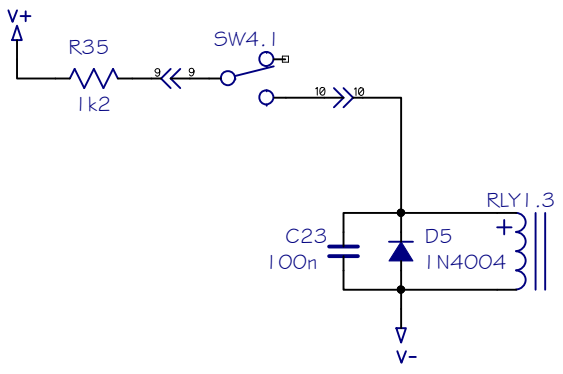

| | | | |
|----------|--|-----|----------------|
| Sound | TRUE GRIT | 1/2 | Rev : 1.3 |
| Skulptor | www.soundskulptor.com Copyright © 2024 to today SoundSkulptor | | Date: 28/06/24 |

| | | | |
|----------|--|-----|----------------|
| Sound | TRUE GRIT | 2/2 | Rev : 1.3 |
| Skulptor | www.soundskulptor.com Copyright © 2024 to today SoundSkulptor | | Date: 28/06/24 |