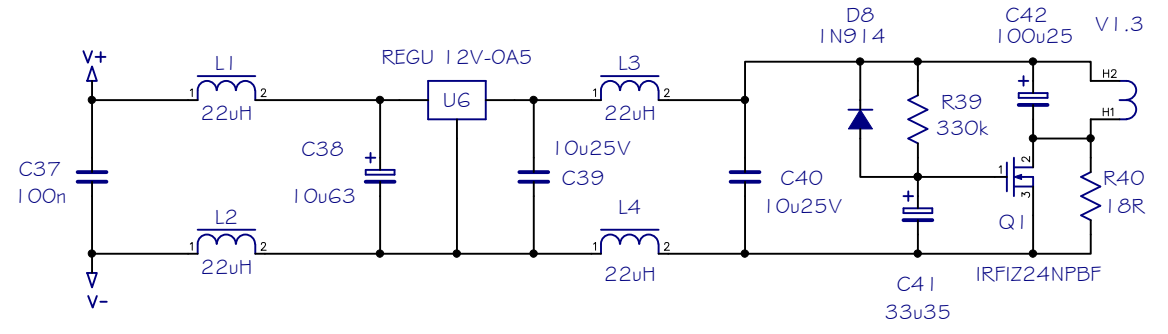

| | | | |
|----------|--|-----|----------------|
| Sound | TRUE GRIT | 1/2 | Rev : 1.3 |
| Skulptor | www.soundskulptor.com Copyright © 2024 to today SoundSkulptor | | Date: 28/06/24 |

| | | | |
|----------|--|-----|----------------|
| Sound | TRUE GRIT | 2/2 | Rev : 1.3 |
| Skulptor | www.soundskulptor.com Copyright © 2024 to today SoundSkulptor | | Date: 28/06/24 |